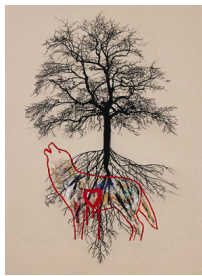

Marc Séguin  
*Angel no.11*, 2023  
Charcoal and oil on canvas  
24 x 20 in  
60.96 x 50.80 cm  
MS10

Marc Séguin  
*Angel no.6*, 2023  
Charcoal and oil on canvas  
24 x 20 in  
60.96 x 50.80 cm  
MS5

Marc Séguin  
*Angel no.10*, 2023  
Charcoal and oil on canvas  
24 x 20 in  
60.96 x 50.80 cm  
MS9

Marc Séguin  
*Angel no.8*, 2023  
Charcoal and oil on canvas  
24 x 20 in  
60.96 x 50.80 cm  
MS7

Marc Séguin  
*Self portrait*, 2024  
Charcoal and oil on canvas  
72 x 48 in  
182.88 x 121.92 cm  
MS19

# LOWELL RYAN PROJECTS

Marc Séguin  
*Artist + Vulture*, 2023  
Charcoal and oil on canvas  
78 x 108 in  
198.12 x 274.32 cm  
MS20

Marc Séguin  
*Vulture no.3*, 2023  
Charcoal and oil on canvas  
16 x 20 in  
40.64 x 50.80 cm  
MS12

Marc Séguin  
*Vulture no.5*, 2023  
Charcoal and oil on canvas  
16 x 20 in  
40.64 x 50.80 cm  
MS14

Marc Séguin  
*Vulture no.6*, 2023  
Charcoal and oil on canvas  
16 x 20 in  
40.64 x 50.80 cm  
MS15