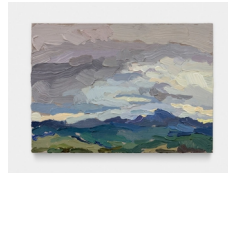

Rachel Rickert
Yellow Sky, Wyoming
2023
Oil on panel
5 x 7 in
12.7 x 17.8 cm
(RR-070)

Rachel Rickert
Thunderstorm in the Winds
2023
Oil on panel
5 x 7 in
12.7 x 17.8 cm
(RR-072)