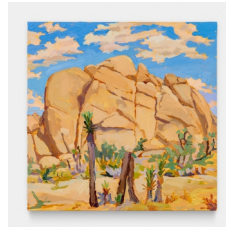

**Rachel Rickert**  
*Last Light, Joshua Tree*  
2023  
Oil on panel  
7 x 5 in  
17.8 x 12.7 cm  
(RR-069)

**Rachel Rickert**  
*Desert Sunrise*  
2023  
Oil on panel  
8 x 8 in  
20.3 x 20.3 cm  
(RR-051)

**Rachel Rickert**  
*Blue Moon*  
2023  
Oil on panel  
9 x 12 in  
22.9 x 30.5 cm  
(RR-043)

**Rachel Rickert**  
*Upper Brewers Pines*  
2023  
Oil on panel  
12 x 9 in  
30.5 x 22.9 cm  
(RR-049)

**Rachel Rickert**  
*Summer in the Red Canyon*  
2023  
Oil on panel  
11 x 14 in  
27.9 x 35.6 cm  
(RR-050)