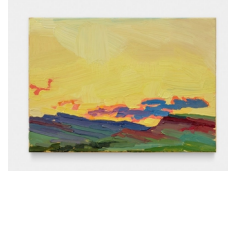

Rachel Rickert
Clouds over Onaga Trail
2023
Oil on panel
6 x 6 in
15.2 x 15.2 cm
(RR-060)

Rachel Rickert
Thunderstorm in the Winds
2023
Oil on panel
5 x 7 in
12.7 x 17.8 cm
(RR-072)

Rachel Rickert
Yellow Sky, Wyoming
2023
Oil on panel
5 x 7 in
12.7 x 17.8 cm
(RR-070)