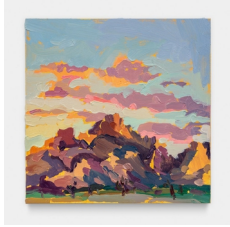

LOWELL RYAN PROJECTS

Rachel Rickert
Metamorphic Rocks
2023
Oil on panel
8 x 8 in
20.3 x 20.3 cm
(RR-054)