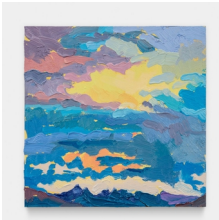

Rachel Rickert
Monsoon Season
2023
Oil on panel
6 x 6 in
15.2 x 15.2 cm
(RR-062)