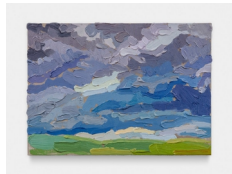

Rachel Rickert
Sunset from Limestone Mountain
2023
Oil on panel
5 x 7 in
12.7 x 17.8 cm
(RR-071)

Rachel Rickert
Windswept
2023
Oil on panel
5 x 7 in
12.7 x 17.8 cm
(RR-073)