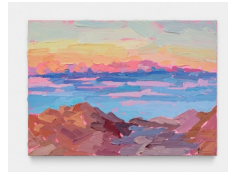

Rachel Rickert
Entry into the Oregon Territory
2023
Oil on panel
5 x 7 in
12.7 x 17.8 cm
(RR-074)

Rachel Rickert
Sunset over Section 6
2023
Oil on panel
5 x 7 in
12.7 x 17.8 cm
(RR-076)