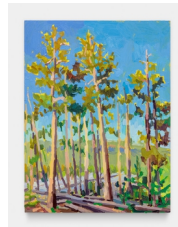

LOWELL RYAN PROJECTS

Rachel Rickert

Wind and Rattlesnakes

October 14 - November 11, 2023

Checklist

Rachel Rickert
Maze Loop
2023
Oil on panel
12 x 9 in
30.5 x 22.9 cm
(RR-044)