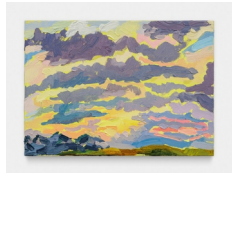

Rachel Rickert
Mojave Nightfall
2023
Oil on panel
6 x 6 in
15.2 x 15.2 cm
(RR-057)

Rachel Rickert
Sunset from Limestone Mountain
2023
Oil on panel
5 x 7 in
12.7 x 17.8 cm
(RR-071)