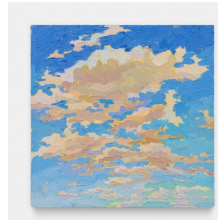

Rachel Rickert
California Clouds
2023
Oil on panel
6 x 6 in
15.2 x 15.2 cm
(RR-061)