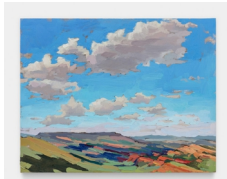

**Rachel Rickert**  
*Blue Moon*  
2023  
Oil on panel  
9 x 12 in  
22.9 x 30.5 cm  
(RR-043)

**Rachel Rickert**  
*Upper Brewers Pines*  
2023  
Oil on panel  
12 x 9 in  
30.5 x 22.9 cm  
(RR-049)

**Rachel Rickert**  
*Summer in the Red Canyon*  
2023  
Oil on panel  
11 x 14 in  
27.9 x 35.6 cm  
(RR-050)