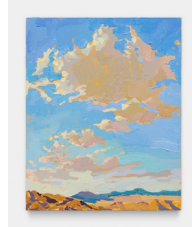

### Checklist

**Rachel Rickert**  
*Maze Loop*  
2023  
Oil on panel  
12 x 9 in  
30.5 x 22.9 cm  
(RR-044)

**Rachel Rickert**  
*Across the Mesa*  
2023  
Oil on panel  
10 x 8 in  
25.4 x 20.3 cm  
(RR-047)