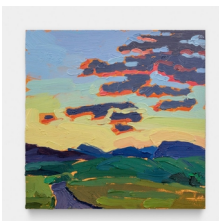

Rachel Rickert
Monsoon Season
2023
Oil on panel
6 x 6 in
15.2 x 15.2 cm
(RR-062)

Rachel Rickert
Squaw Creek Road Sunset
2023
Oil on panel
6 x 6 in
15.2 x 15.2 cm
(RR-066)