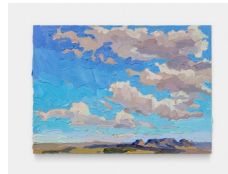

Rachel Rickert
Entry into the Oregon Territory
2023
Oil on panel
5 x 7 in
12.7 x 17.8 cm
(RR-074)