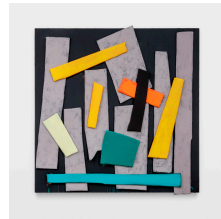

LOWELL RYAN PROJECTS

William Bradley

Giant Country

August 26 - October 7, 2023

Checklist

William Bradley
I Was Woken By a Bang
2023
Acrylic and board on canvas
79 x 144 x 5 in
200.7 x 365.8 x 12.7 cm
(WB038)

William Bradley
Riot of the Day
2023
Acrylic and board on canvas
78 x 144 x 3 in
198.1 x 365.8 x 7.6 cm
(WB040)

William Bradley
Giant Country
2023
Acrylic and board on canvas
82 1/2 x 144 x 4 in
209.6 x 365.8 x 10.2 cm
(WB039)

William Bradley
All Fired Up On You
2023
Acrylic and board on canvas
65 3/4 x 52 x 3 1/2 in
167 x 132.1 x 8.9 cm
(WB001)

William Bradley
There Was a Time
2023
Acrylic and board on canvas
51 1/2 x 50 x 3 1/2 in
130.8 x 127 x 8.9 cm
(WB004)